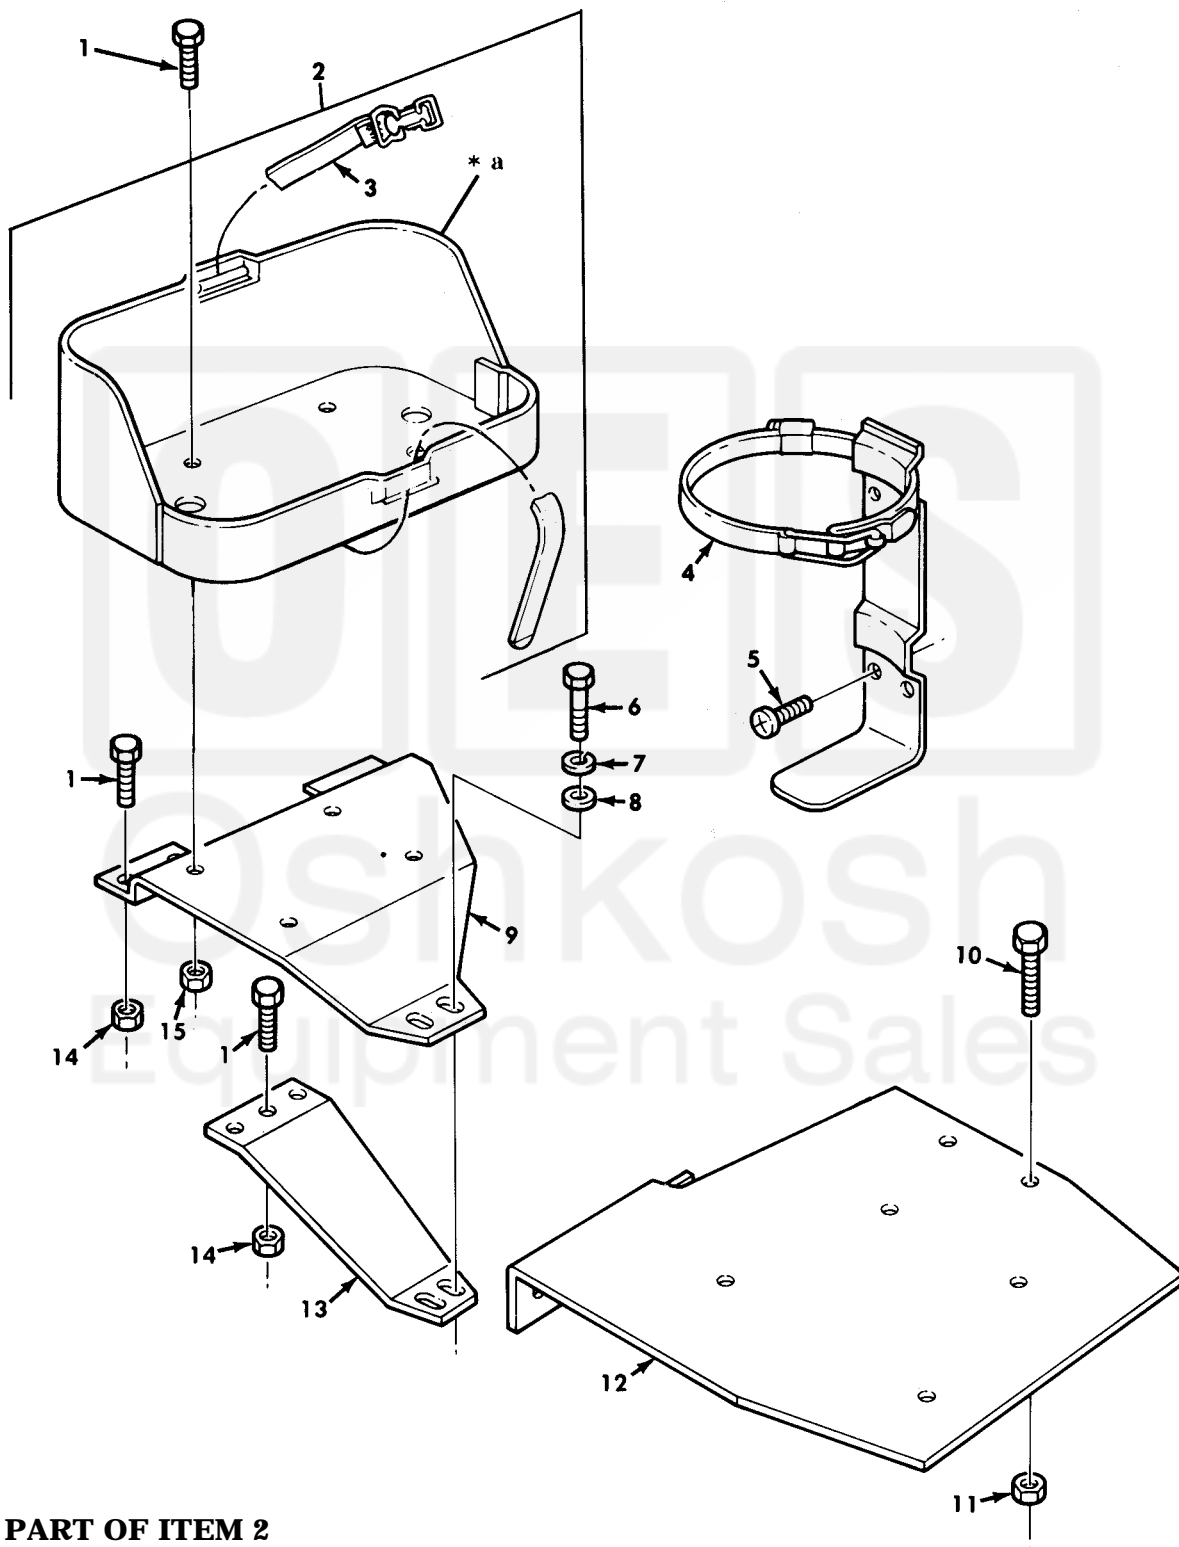

UNIT, DIRECT SUPPORT, AND GENERAL SUPPORT MAINTENANCE
REPAIR PARTS AND SPECIAL TOOLS LIST
TRUCK, 5-TON, 6X6, M809 SERIES TRUCKS (DIESEL)

Figure 356. Wrecker Fuel Can Bracket, Fire Extinguisher Bracket, and Vise Mounting.

(1) ITEM NO	(2) SMR CODE	(3) NSN	(4) CAGEC	(5) PART NUMBER	(6) DESCRIPTION AND USABLE ON CODE (UOC)	(7) QTY
GROUP 1812 SPECIAL PURPOSE BODIES						
FIG. 356 WRECKER FUEL CAN BRACKET, FIRE EXTINGUISHER BRACKET, AND VISE MOUNTING						
1	PAOZZ	5305-00-269-3234	80204	B1821BH038F075N	SCREW, CAP, HEXAGON H..... UOC: 622	11
2	PFOZZ	2590-00-473-6331	19207	6566675	BRACKET, VEHICULAR C..... UOC: 622	1
3	PAOZZ	5340-00-968-4060	19207	8690527	. STRAP, WEBBING..... UOC: 622	1
4	PFOZZ	4210-01-183-4822	19207	12255634	BRACKET, FIRE EXTING..... UOC: 622	2
5	PAOZZ	5305-00-088-8946	96906	MS35207-278	SCREW, MACHINE..... UOC: 622	8
6	PAFZZ	5305-00-543-4372	80204	B1821BH038C075N	SCREW, CAP, HEXAGON H..... UOC: 622	2
7	PAOZZ	5310-00-637-9541	96906	MS35338-46	WASHER, LOCK..... UOC: 622	2
8	PAOZZ	5310-00-080-6004	96906	MS27183-14	WASHER, FLAT..... UOC: 622	2
9	PAOZZ	5340-00-483-2163	19207	10938449	BRACKET, MOUNTING..... UOC: 622	1
10	PAOZZ	5305-00-719-5235	80204	B1821BH050F175N	SCREW, CAP, HEXAGON H..... UOC: 622	4
11	PAOZZ	5310-00-062-4954	96906	MS21045-8	NUT, SELF-LOCKING, HE..... UOC: 622	4
12	PFOZZ	5340-00-448-4051	19207	10876286	BRACKET, ANGLE..... UOC: 622	1
13	PAOZZ	5340-00-158-3774	19207	10899416	BRACKET, DOUBLE ANGL..... UOC: 622	1
14	PAOZZ	5310-00-982-4912	96906	MS21045-5	NUT, SELF-LOCKING, HE..... UOC: 622	7
15	PAOZZ	5310-00-982-4908	96906	MS21045-6	NUT, SELF-LOCKING, HE..... UOC: 622	4

END OF FIGURE